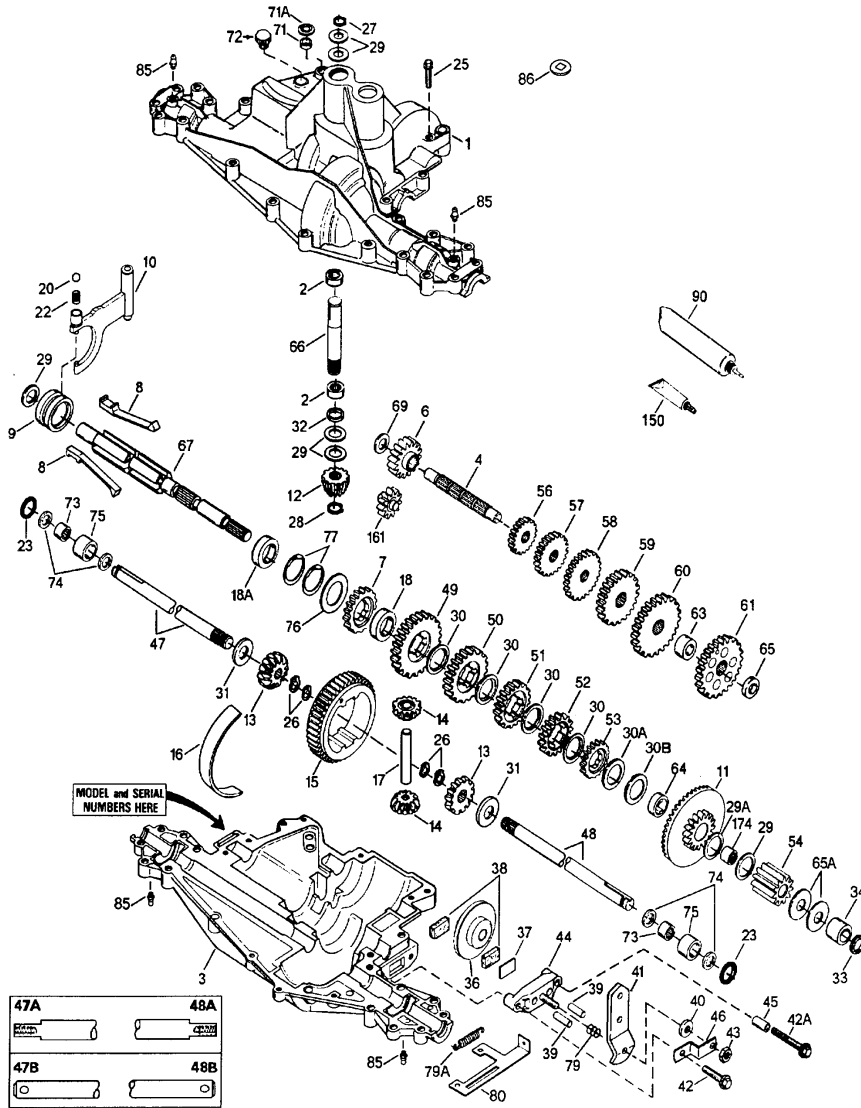

p915.2 915-915-033 / Transaxle

ILLUSTRATION SHOWS TYPICAL PARTS ONLY. ORDER BY PART NUMBER. PARTS NOT LISTED ARE SUPPLIED BY OEM.

Part List

p915.2 915-915-033 / Transaxle

REF #	ITEM #	DESCRIPTION	QTY	REMARK
1	772117	Transaxle Cover	1	
2	780086A	Needle Bearing .625 ID	2	
3	770110	Transaxle Case	1	
4	776300	Countershaft	1	
6	778281	Spur Gear (16 teeth)	1	
7	778122A	Spur Gear (22 teeth)	1	
8	792160	Shift Key	4	
9	784373	Shift Collar	1	
10	784365	Shift Rod & Fork	1	
11A	778290A	Bevel Gear & Bearing (Incl. 174)	1	
12	778262	Bevel Pinion (14 teeth)	1	
13	778368	Bevel Gear (13 teeth) (Incl. 14)	2	
14	778368	Bevel Pinion (13 teeth) (Incl. 13)	2	
15	778260	Ring Gear (43 teeth)	1	
16	786150	Bearing Strip	1	
17	786139	Drive Pin	1	
18	786147	Neutral Sleeve Spacer .453L	1	
20	792139	Steel Ball 3/8" DIA	1	
22	792142	Spring	1	
23	788061	Seal Ring	2	
25	792073A	Screw 1/4-20 x 1-1/4"	17	
26	792125	Retaining Ring	4	
27	792035	Retaining Ring	1	
28	788040	Retaining Ring	1	
29	780072	Thrust Washer .627 ID x .031 W	6	
30	780108	Cup Washer 1.127 ID x .032 W	4	
30A	780145	Flat Washer 1.127 ID x .032 W	1	
31	780001	Flat Washer .750 ID x .56 W	2	
32	792001	"O" Ring .607 ID	1	
33	788076	"O" Ring .530 ID	1	
34	780159	Bushing .5635	1	
36	790071	Brake Disk	1	
37	790007	Brake Pad Plate	1	
38	799021	Brake Pad (pkg of 2)	2	
39	786026	Dowel Pin 5/16" x 3/4"	2	
40	792076A	Flat Washer .312 ID x .059 W	1	
41	790045	Brake Lever	1	
42	792073A	Screw 1/4-20 x 1-1/4"	2	
43	792075	Locknut 5/16-24	1	
44	790025	Brake Pad Holder	1	
46	786086	Brake Lever Bracket	1	
47	774665	Axle (12.00")	1	
47B	774922	Axle (16-3/16" long)	1	
48B	774923	Axle (11" long)	1	
49	778250	Spur Gear (27 teeth)	1	
50	778151	Spur Gear (15 teeth)	1	
51	778273	Spur Gear (19 teeth-steel)	1	
54	778263	Spur Gear (11 teeth)	1	
56	778193	Spur Gear (15 teeth)	1	
56	778249	Spur Gear (23 teeth)	1	
57	778125	Spur Gear (35 teeth)	1	
57	778184	Spur Gear (20 teeth-steel)	1	
58	778129A	Spur Gear (30 teeth)	1	
61	778265	Spur Gear (34 teeth)	1	
63	786158	Spacer .765 x .937	1	
65	780162	Thrust Washer .703 ID x .091 W	1	
65A	780160	Thrust Washer .563 ID x .031 W	2	
66	776299	Input Shaft	1	
67	776352	Shifter & Brake Shaft	1	
69	780161	Thrust Washer .703 ID x .031 W	1	
71	788069	Square Cut Ring	1	
76	780090	Flat Washer 1.128 ID x .058 W	1	
77	788078	Retaining Ring	1	
79	792144	Spring	1	
90	788067B	Grease	1	32 oz. bottle Bentonite grease
150	510334	Gasket Eliminator (Loctite #515)	1	
161	776302	Reverse Idler	1	
174	780085	Needle Bearing .625 ID	1	
900	794805	Replacement Unit	1	